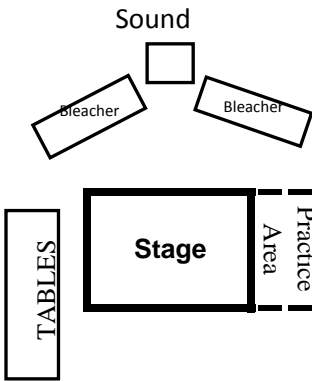

Cannot use
Basketball
Court

T
E
N
N
I
S

Arnonian Display

Bungi Run
40 X 20
(38X11)

Wrecking Ball
20 X 20
(25X25)

Adrenalin Rush
60X20
(60X15)

Bounce House
20X20

Tickets
Children's Tent 20X30

Booths with electricity E1- E20

Indicates Trees

FIRE TRUCK

Volunteers

<----Port-a-Potties in Parking lot

DUMPSTER

GREEN STREET